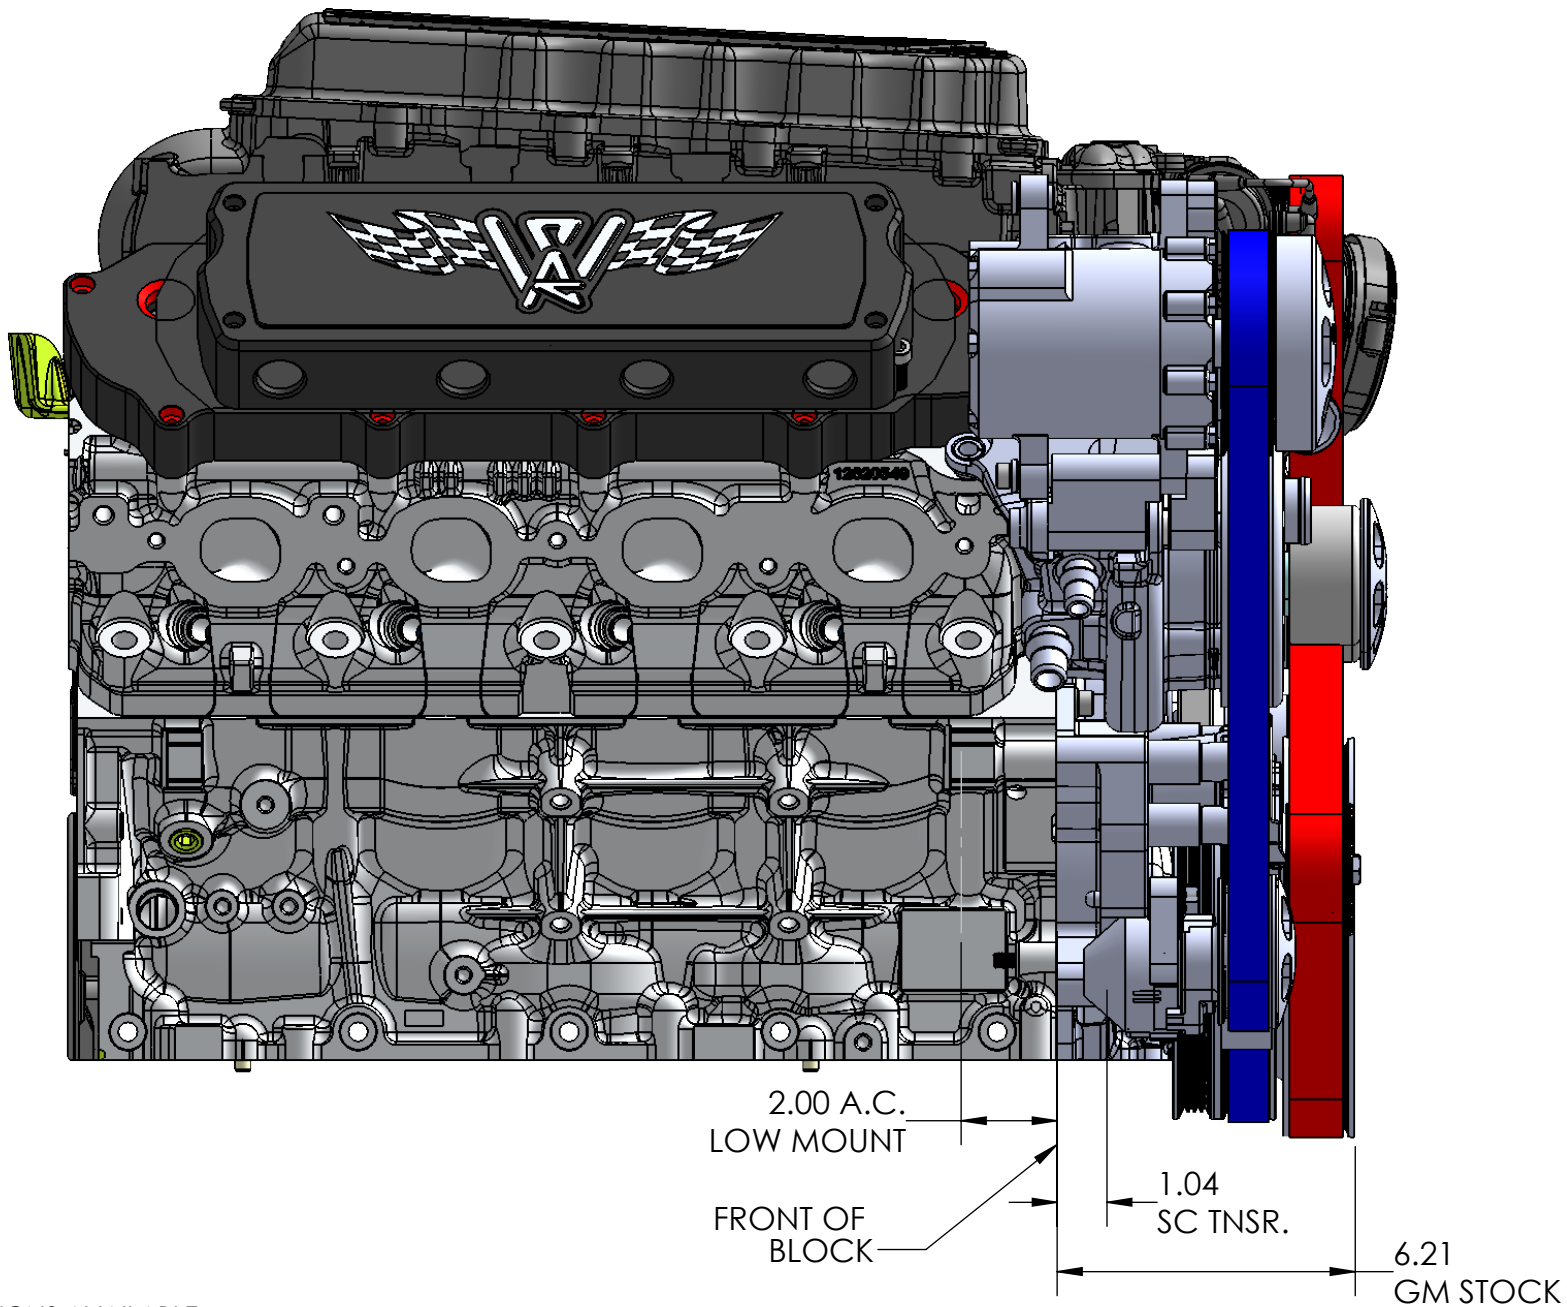

- NOTES:
1. ADDITION INFO/DIMENSIONS AVAILABLE IF NEEDED, PLEASE CALL OR EMAIL.
  2. SEE SUPPLEMENT DIMENSIONAL LAYOUT FOR ADDITIONAL SUPERCHARGER HEIGHTS.

# WAK060 GM GEN.5 WEGNER MOTORSPORTS

- NOTES:
1. ADDITION INFO/DIMENSIONS AVAILABLE IF NEEDED, PLEASE CALL OR EMAIL.
  2. SEE SUPPLEMENT DIMENSIONAL LAYOUT FOR ADDITIONAL SUPERCHARGER HEIGHTS.