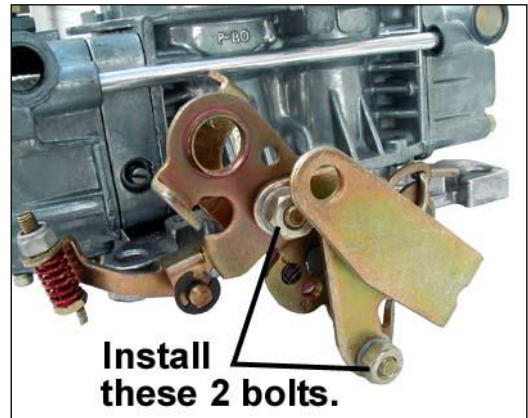

Chrysler Throttle Extension Lever P/N 20-7

Printed in U.S.A.
Date: 3-9-00

Holley Performance Products

Tech Service: 1-270-781-9741

Copyright © 2000
199R-10167

Chrysler Throttle Extension Lever P/N 20-7

Printed in U.S.A.
Date: 3-9-00

Holley Performance Products

Tech Service: 1-270-781-9741

Copyright © 2000
199R-10167

Chrysler Throttle Extension Lever P/N 20-7

Printed in U.S.A.
Date: 3-9-00

Holley Performance Products

Tech Service: 1-270-781-9741