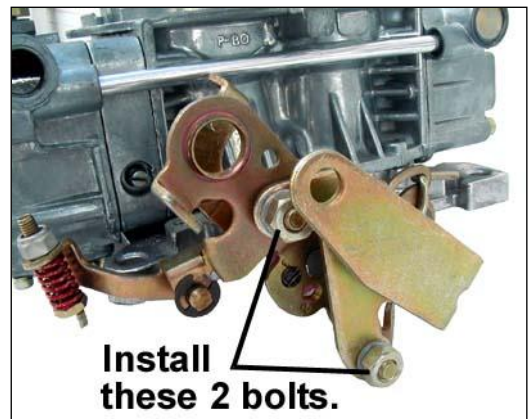

Chrysler Throttle Extension Lever P/N 20-7

Printed in U.S.A.
Date: 3-9-00

Holley Performance Products

Tech Service: 1-270-781-9741

Copyright © 2000
199R-10167

Chrysler Throttle Extension Lever P/N 20-7

Printed in U.S.A.
Date: 3-9-00

Holley Performance Products

Tech Service: 1-270-781-9741

Copyright © 2000
199R-10167

Chrysler Throttle Extension Lever P/N 20-7

Printed in U.S.A.
Date: 3-9-00

Holley Performance Products

Tech Service: 1-270-781-9741