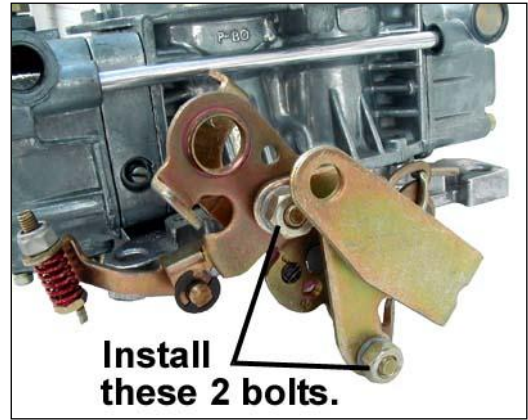

Chrysler Throttle Extension Lever P/N 20-7

Printed in U.S.A.
Date: 3-9-00

Holley Performance Products

Tech Service: 1-270-781-9741

Copyright © 2000
199R-10167

Chrysler Throttle Extension Lever P/N 20-7

Printed in U.S.A.
Date: 3-9-00

Holley Performance Products

Tech Service: 1-270-781-9741

Copyright © 2000
199R-10167

Chrysler Throttle Extension Lever P/N 20-7

Printed in U.S.A.
Date: 3-9-00

Holley Performance Products

Tech Service: 1-270-781-9741